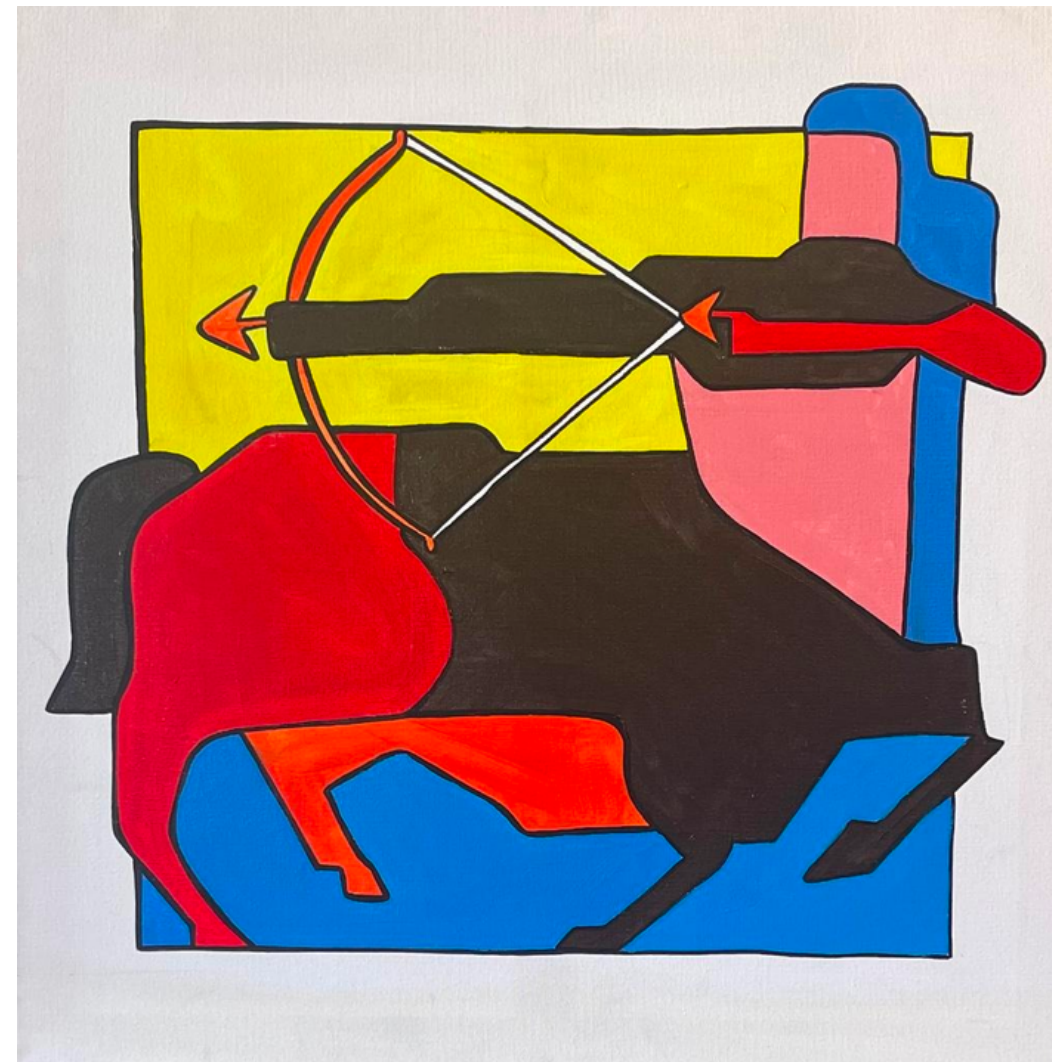

The position of the sun in front of one of the zodiac signs at the moment of your birth.

This sign represents your raw personality, your character, your ego.

Our community of Artists gave their own interpretation of those signs

BLISSFUL ENERGY

TAURUS-2023

Kinan Lahibi - Artist with Social Challenges
60x60 cm | Acrylic on canvas

GEMINI-2023

Charbel Khoury - Artist with Autism
60x60 cm | Acrylic on canvas

CANCER-2023

Salma Zreyr - Artist with Social Challenges
60x60 cm | Acrylic on canvas

BLISSFUL ENERGY

LEO-2023

Liliane Lahibi - Artist with Social Challenges
60x60 cm | Acrylic on canvas

VIRGO-2023

Jawad Matar - Artist with Autism
60x60 cm | Acrylic on canvas

LIBRA-2023

Adam Khatib - Artist with Autism
60x60 cm | Acrylic on canvas

BLISSFUL ENERGY

SCORPIO-2023

Nicole Jarjoura - Artist with Social Challenges
60x60 cm | Acrylic on canvas

SAGITTARIUS-2023

Charbel Khoury - Artist with Autism
60x60 cm | Acrylic on canvas

CAPRICORN-2023

Charbel Khoury - Artist with Autism
60x60 cm | Acrylic on canvas