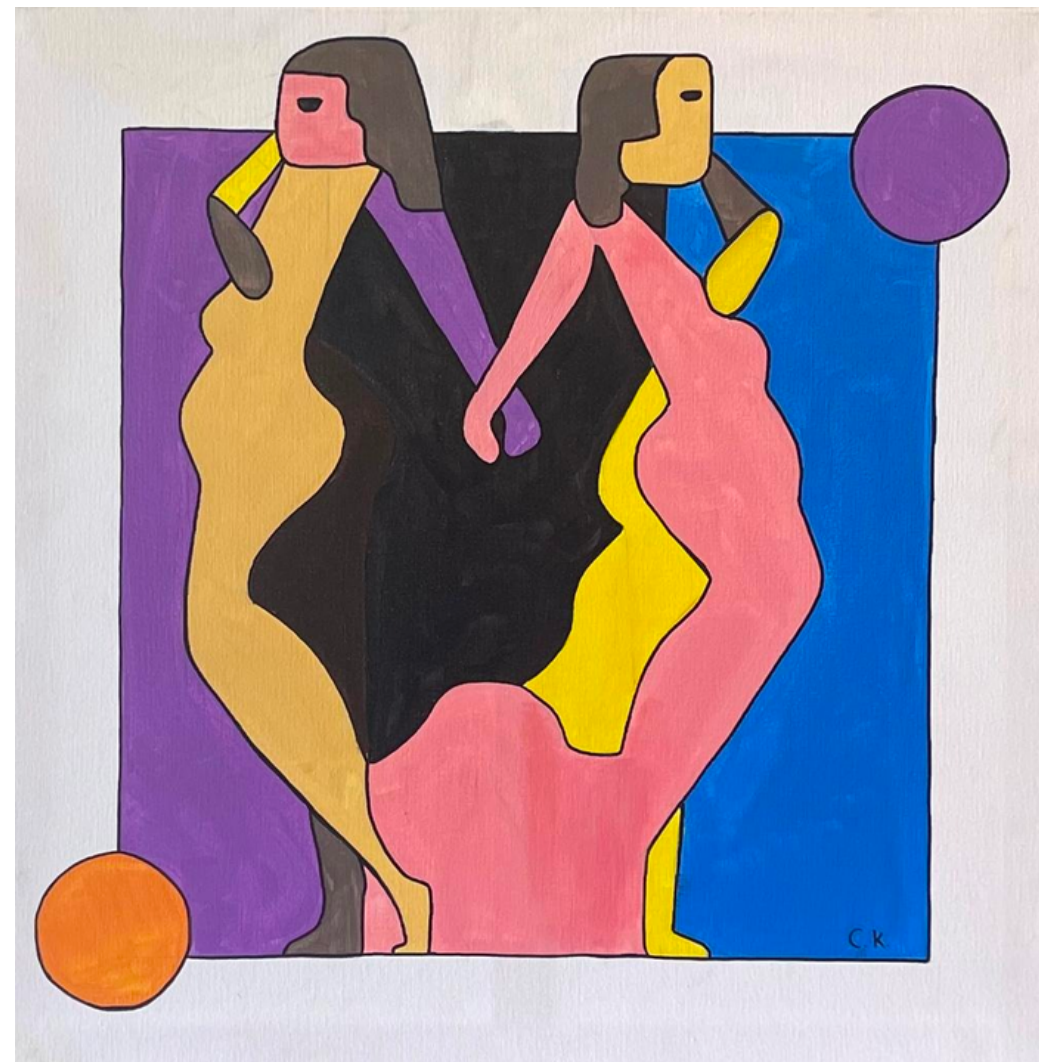

BLISSFUL ENERGY

Kreative call embarks a community of gifted Artists with special needs and social challenges on an artistic journey to express their emotions and unveil their creativity.

Kreative call is the first social entrepreneurship platform in the MENA that promotes the artworks of Challenged Artists.

The position of the sun in front of one of the zodiac signs at the moment of your birth.

This sign represents your raw personality, your character, your ego.

Our community of Artists gave their own interpretation of those signs

BLISSFUL ENERGY

AQUARIUS-2023

Jawad Matar - Artist with Autism
60x60 cm | Acrylic on canvas

PISCES-2023

Jawad Matar - Artist with Autism
60x60 cm | Acrylic on canvas

AIRIES-2023

Ali Tleiss - Artist with Autism
60x60 cm | Acrylic on canvas

BLISSFUL ENERGY

TAURUS-2023

Kinan Lahibi - Artist with Social Challenges
60x60 cm | Acrylic on canvas

GEMINI-2023

Charbel Khoury - Artist with Autism
60x60 cm | Acrylic on canvas

CANCER-2023

Salma Zreyr - Artist with Social Challenges
60x60 cm | Acrylic on canvas