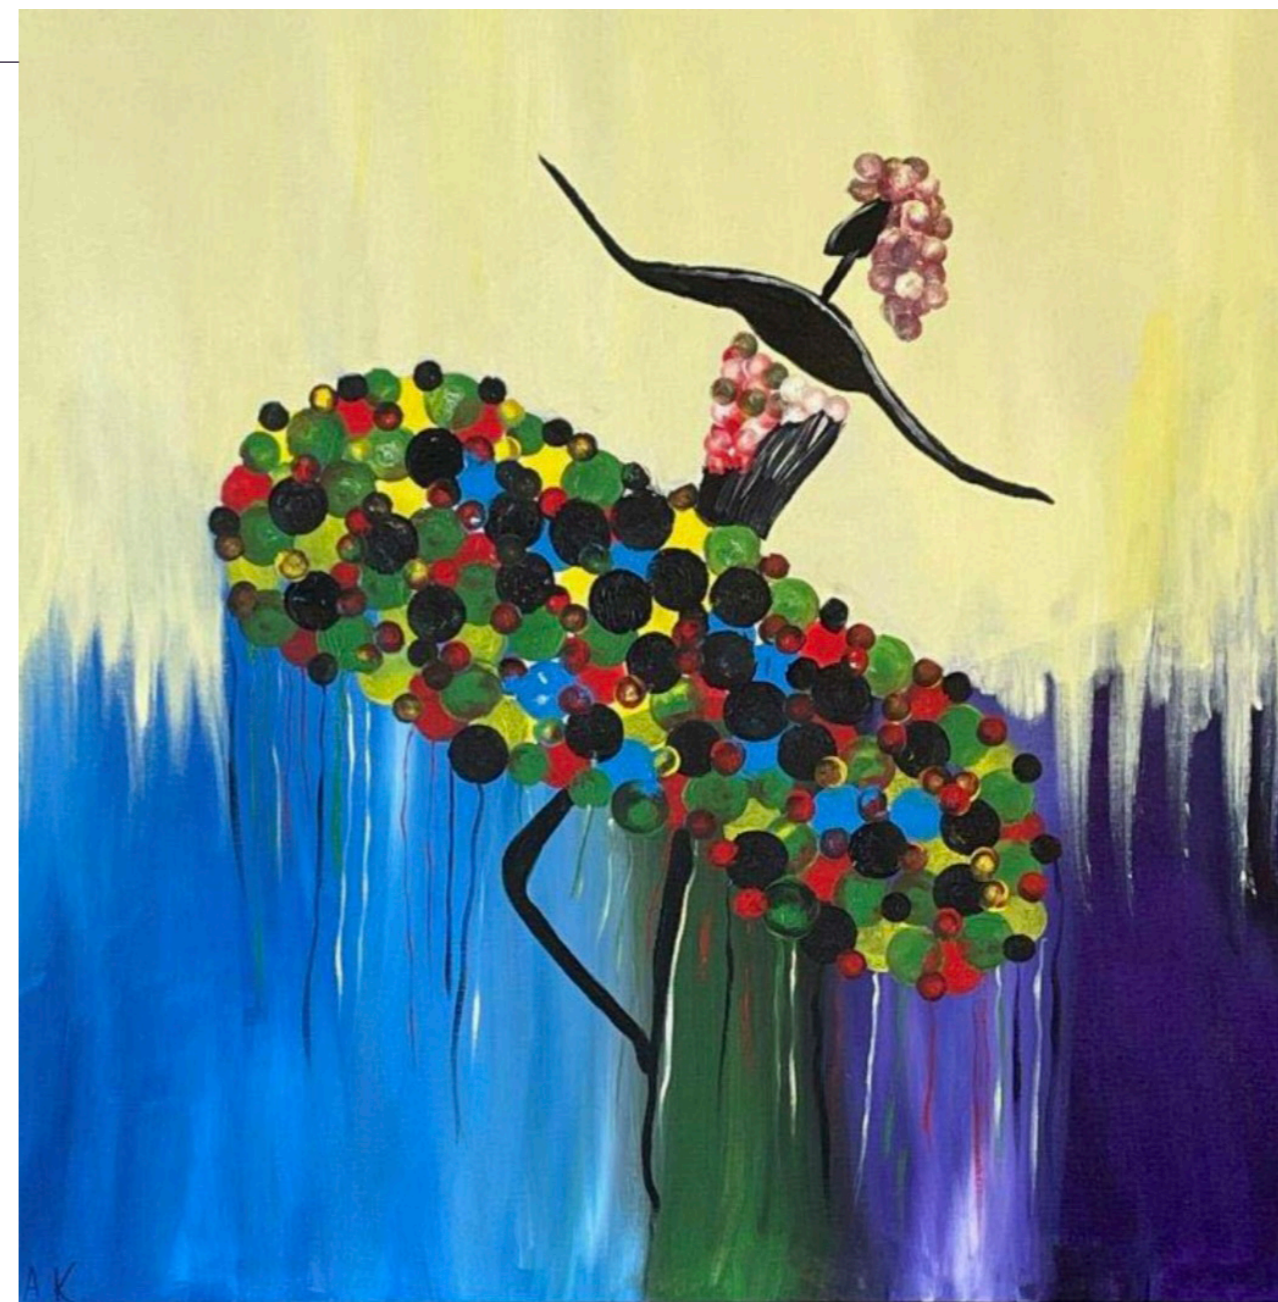

13

Christian Nazarian
Artist with behavior disorder

Le Marionetiste
Acrylic on canvas
120 x 80 cm

14

Adam Khatib
Artist with autism

Show Dancer
Acrylic on canvas
100 x 100 cm